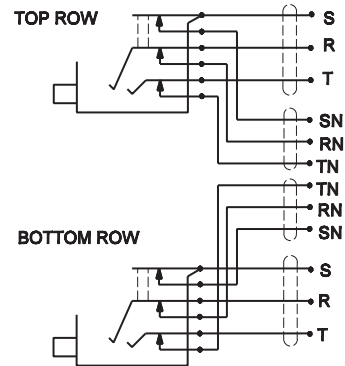

PATCHBAYS

14

Audio Series MTPH/TPH Harness Series

NORMALS AT JACKS

NORMALS OUT

FULL SLEEVE NORMALS OUT

DIMENSIONS ARE FOR REFERENCE ONLY $\frac{\text{Inch}}{\text{(mm)}}$

DIMENSIONS ARE FOR REFERENCE ONLY $\frac{\text{Inch}}{\text{mm}}$