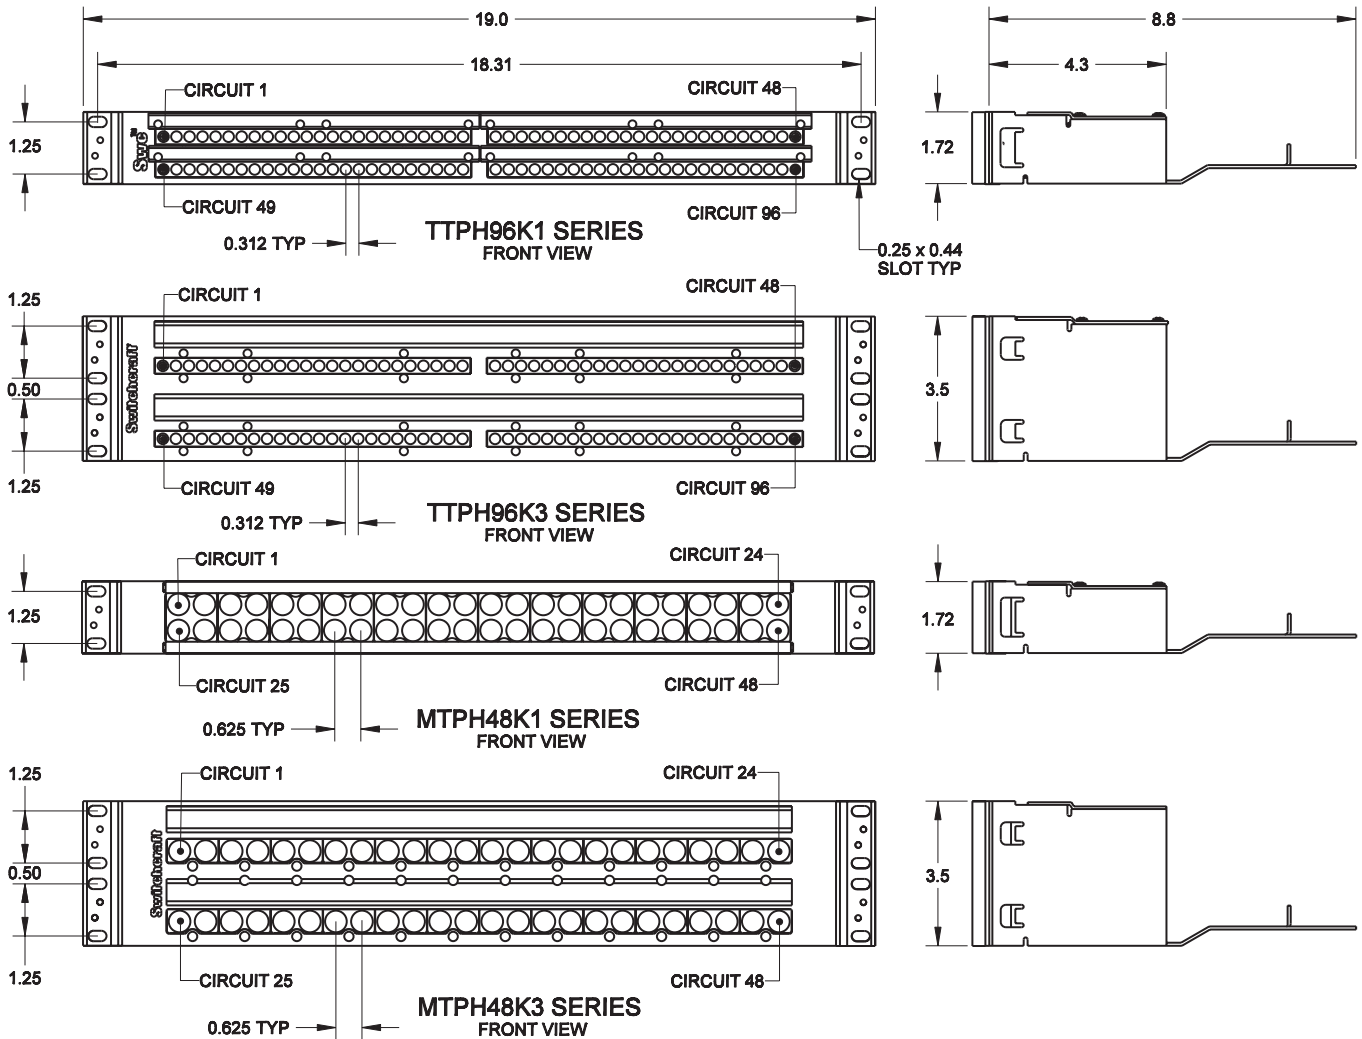

PATCHBAYS

14

Audio Series MTPH/TPH Harness Series

NORMALS AT JACKS

NORMALS OUT

FULL SLEEVE NORMALS OUT

DIMENSIONS ARE FOR REFERENCE ONLY $\frac{\text{Inch}}{\text{(mm)}}$

DIMENSIONS ARE FOR REFERENCE ONLY $\frac{\text{Inch}}{\text{mm}}$